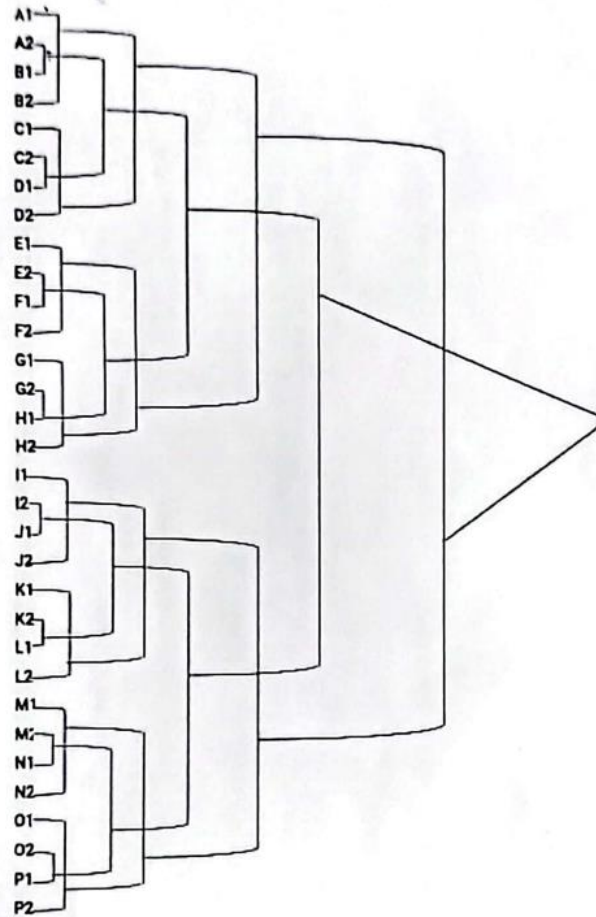

UGANDA SECONDARY SCHOOLS SPORTS ASSOCIATION
GNS Plaza, 2nd floor, Old Kampala Road
P.O Box 114052 - Kampala, Uganda
usssaonline.com | Email: usssa2002@gmail.com
Tel: +256 393 256 054

FLOW CHART FOR BOYS FOOTBALL MASAKA 26TH - 6TH