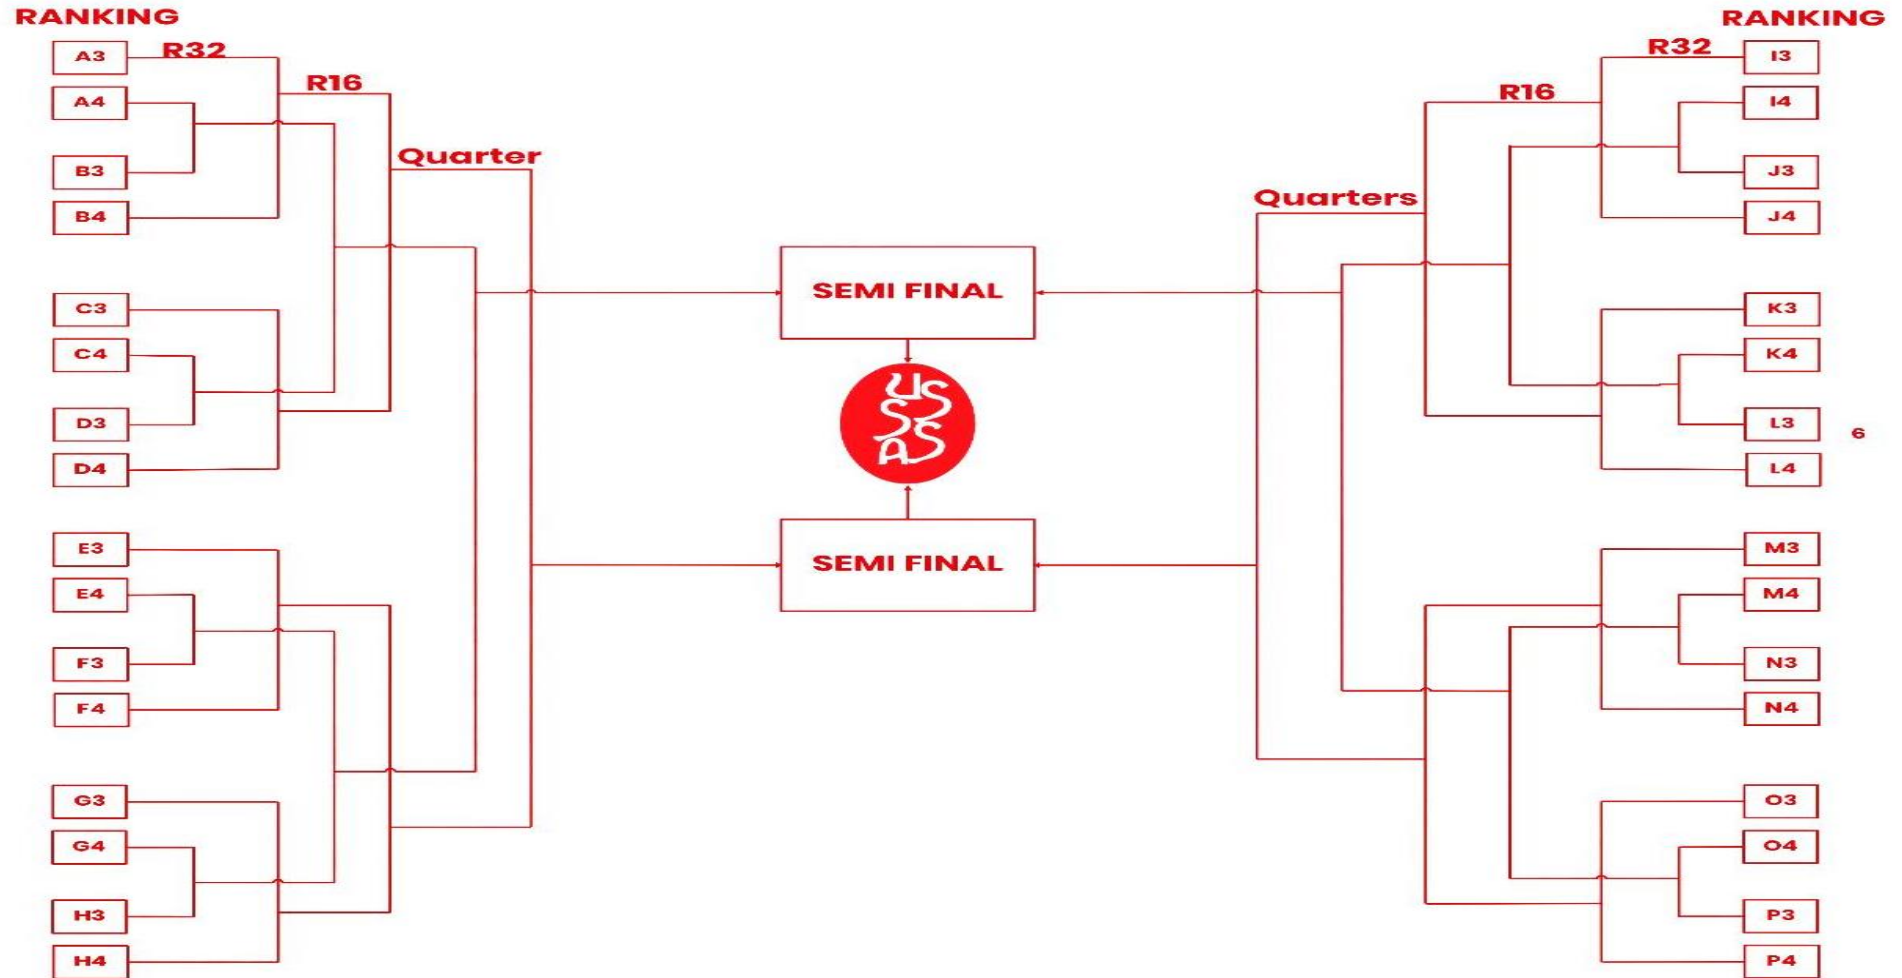

RESTING DAY

“FOR SCHOOL SPORTS, FOR BETTER.”

FLOW CHART - Flow Chart for Football Boys U20 (1-32)

FOOTBALL BOYS U20

RANKING

“FOR SCHOOL SPORTS, FOR BETTER.”

Flow Chart for Football Boys U20 (33-64)

“FOR SCHOOL SPORTS, FOR BETTER.”

Please note: field of play at the knock out stage are subject to changes

MATCH - DAY 5 FRIDAY 15 TH MAY 2026 (KNOCKOUT) – ROUND OF 1 - 32											
M#	DATE	TIME	RANK	HOME TEAM		SCORES		AWAY TEAM		VENUE	
97	15/5/2026	09:00am	RK 32	A1			VS		B2		
98	15/5/2026	09:00am	RK 32	A2			VS		B1		
99	15/5/2026	09:00am	RK 32	C1			VS		D2		
100	15/5/2026	09:00am	RK 32	C2			VS		D1		
101	15/5/2026	11:00am	RK 32	E1			VS		F2		
102	15/5/2026	11:00am	RK 32	E2			VS		F1		
103	15/5/2026	11:00am	RK 32	G1			VS		H2		
104	15/5/2026	11:00am	RK 32	G2			VS		H1		
105	15/5/2026	02:00pm	RK 32	I1			VS		J2		
106	15/5/2026	02:00pm	RK 32	I2			VS		J1		
107	15/5/2026	02:00pm	RK 32	K1			VS		L2		
108	15/5/2026	02:00pm	RK 32	K2			VS		L1		
109	15/5/2026	04:00pm	RK 32	M1			VS		N2		
110	15/5/2026	04:00pm	RK 32	M2			VS		N1		
111	15/5/2026	04:00pm	RK 32	O1			VS		P2		
112	15/5/2026	04:00pm	RK 32	O2			VS		P1		
KNOCKOUT FIXTURES – ROUND OF 33 - 64 AND CLASSIFICATIONS											
M#	DATE	TIME	RANK	HOME TEAM		SCORES		AWAY TEAM		VENUE	
113	15/5/2026	09:00am	RK 64	A3			VS		B4		
114	15/5/2026	09:00am	RK 64	A4			VS		B3		
115	15/5/2026	09:00am	RK 64	C3			VS		D4		
116	15/5/2026	09:00am	RK 64	C4			VS		D3		
117	15/5/2026	11:00am	RK 64	E3			VS		F4		
118	15/5/2026	11:00am	RK 64	E4			VS		F3		
119	15/5/2026	11:00am	RK 64	G3			VS		H4		