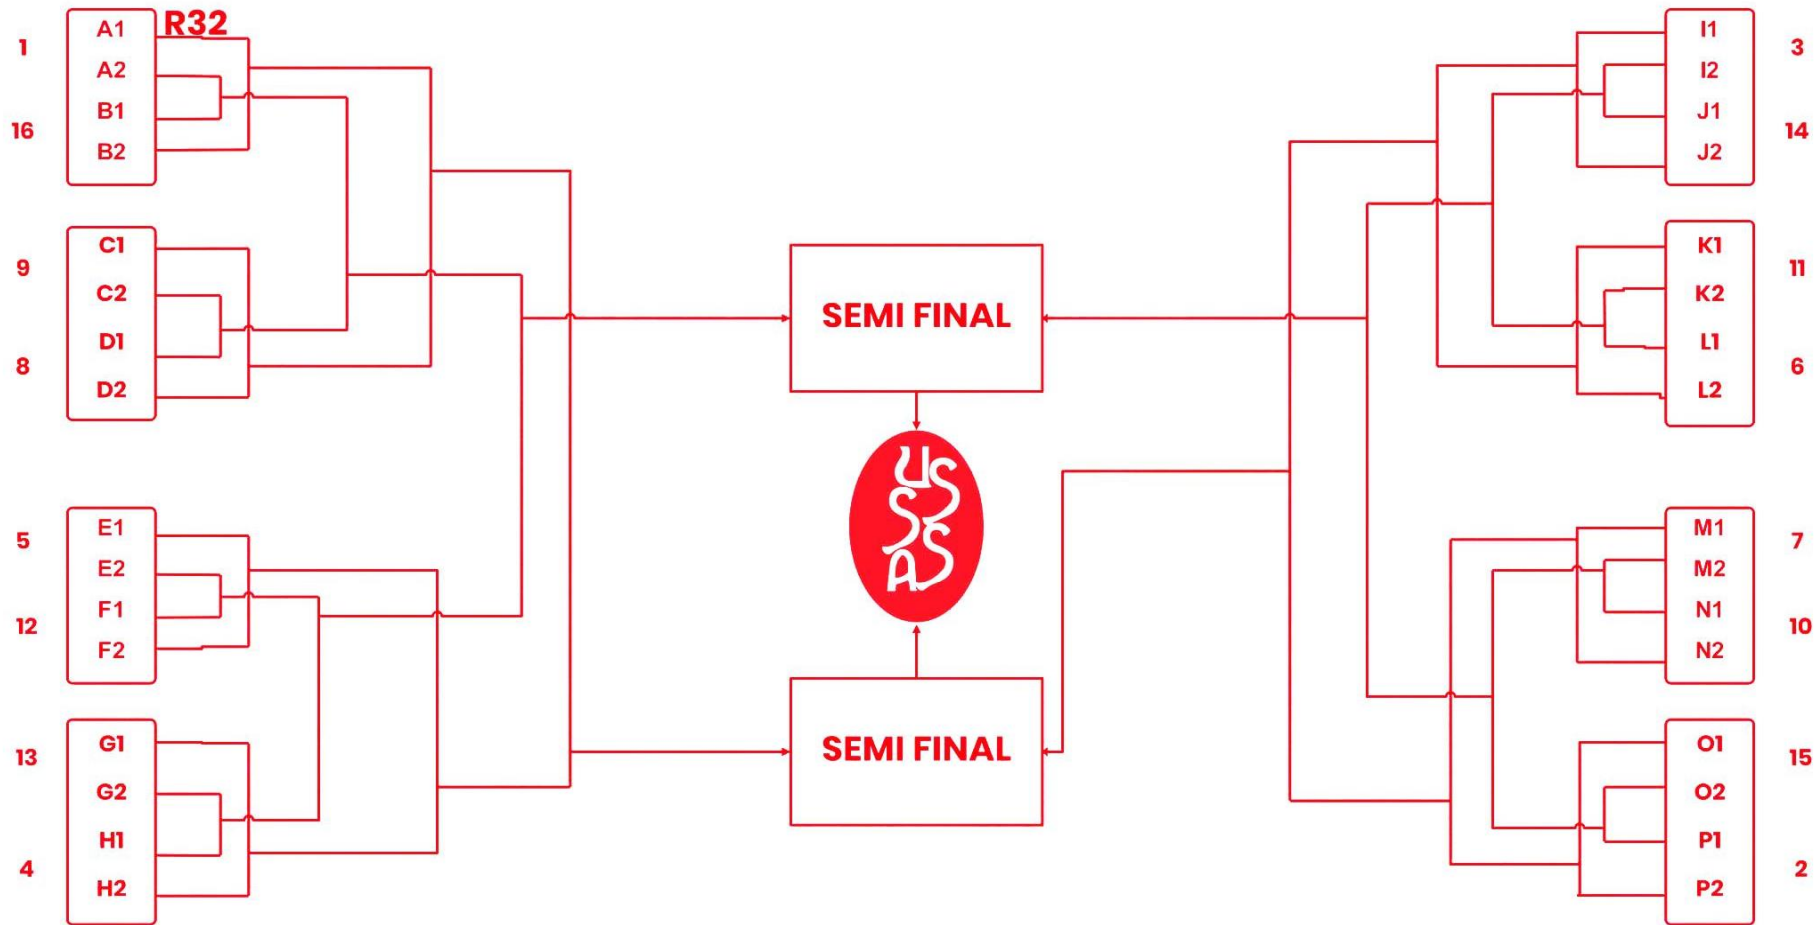

RESTING DAY

“FOR SCHOOL SPORTS, FOR BETTER.”

FLOW CHART - Flow Chart for Football Boys U20 (1-32)

FOOTBALL BOYS U20

RANKING

“FOR SCHOOL SPORTS, FOR BETTER.”

Flow Chart for Football Boys U20 (33-64)

“FOR SCHOOL SPORTS, FOR BETTER.”